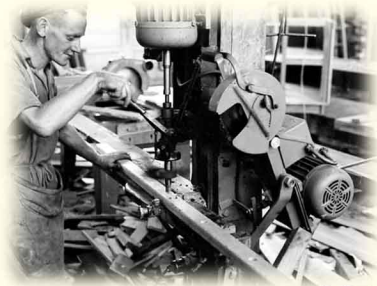

Pelco has been making ladders for more than 72 years

The Palmerston Extension Ladder Co was started in 1937 by Cecil Victor Woodfield. The Company expanded under Cecil's leadership into making wood products for the war effort and then Joinery since 1945.

Arnold Davis worked for PELCO from after the war until 1992

1951

In the late 1950's the Company began making plywood boats and this led to the manufacture of "GULL" brand Oars and Paddles beginning in 1967.

Some of Cecil's first extension Ladders made from North American Oregon stiles and New Zealand Silver Beech rungs.

1937

1968

In 1990 Bruce H Woodfield, the Grandson of Cecil, set out to design a better timber Ladder which could be made from available and renewable timbers. The result is Pelco's Lamilite™ Ladder which is protected by two patents. Bruce now owns almost all of PELCO.